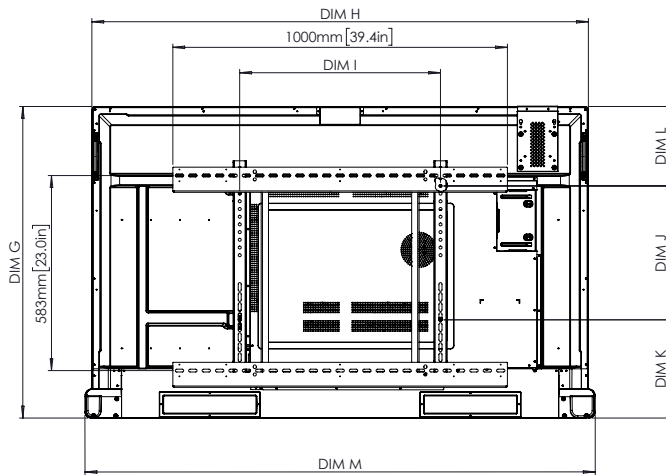

COMPLIANCE & CERTIFICATION

Regulatory Certifications	CE, FCC, IC, UL, CUL, CB, RCM
Energy Star Certified	Yes
Trade Agreements Act (TAA) Compliance	Yes

PHYSICAL SPECIFICATIONS

Panel Dimensions	65": 1484 x 107 x 931 mm (58.4 x 4.2 x 36.7 in) 75": 1705 x 107 x 1056 mm (67.1 x 4.2 x 41.6 in) 86": 1950 x 107 x 1194 mm (76.8 x 4.2 x 47 in)
Packed Dimensions	65": 1640 x 185 x 1030 mm (64.6 x 7.3 x 40.6 in) 75": 1860 x 185 x 1155 mm (73.2 x 7.3 x 45.5 in) 86": 2095 x 185 x 1290 mm (82.5 x 7.3 x 50.8 in)
Panel Net Weight	65": 37.8 kg (83.3 lbs) 75": 50.7 kg (111.8 lbs) 86": 62.9 kg (138.7 lbs)
Packed Weight	65": 46.6 kg (102.7 lbs) 75": 61 kg (134.5 lbs) 86": 75.3 kg (166 lbs)
Wall Mount Dimensions	65": 600 x 400 mm (23.6 x 15.8 in) 75": 800 x 400 mm (31.5 x 15.8 in) 86": 800 x 600 mm (31.5 x 23.6 in)

Back

DIM	DIMENSION
E	129mm [5.1in]
F	87mm [3.4in]
G	931mm [36.7in]
H	1484mm [58.4in]
I	600mm [23.6in]
J	400mm [15.7in]
K	293mm [11.6in]
L	237mm [9.3in]
M	1525mm [60.0in]

Side

* Optional ActivPanel fixed wall mount available to purchase

ActivPanel 10

TECHNICAL DRAWINGS - AP9-A75-NA

75"

Front

DIM	DIMENSION
A	1897mm [74.7in]
B	1653mm [65.1in]
C	931mm [36.6in]
D	98mm [3.9in]

Back

Side

DIM	DIMENSION
E	130mm [5.1in]
F	87mm [3.4in]
G	1056mm [41.6in]
H	1705mm [67.1in]
I	800mm [31.5in]
J	400mm [15.7in]
K	320mm [12.6in]
L	335mm [13.2in]
M	1746mm [68.7in]

DIM	DIMENSION
E	130mm [5.1in]
F	87mm [3.4in]
G	1194mm [47.0in]
H	1950mm [76.8in]
I	800mm [31.5in]
J	600mm [23.6in]
K	288mm [11.3in]
L	306mm [12.0in]
M	1991mm [78.4in]

* Optional ActivPanel fixed wall mount available to purchase