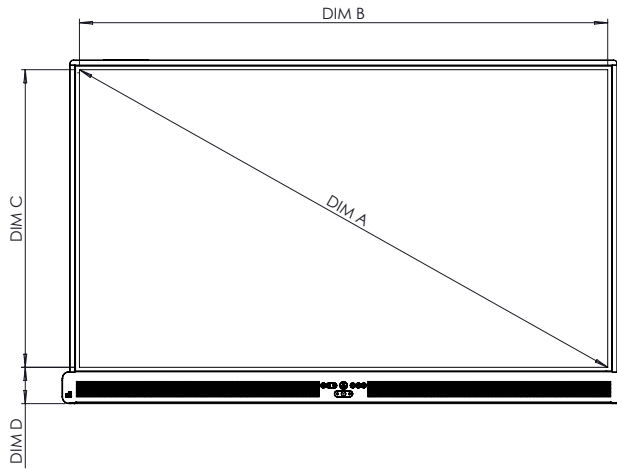

COMPLIANCE & CERTIFICATION

Regulatory Certifications	CE, FCC, IC, UL, CUL, CB, RCM
Energy Star Certified	Yes
Trade Agreements Act (TAA) Compliance	Yes

PHYSICAL SPECIFICATIONS

Panel Dimensions	65": 1484 x 107 x 931 mm (58.4 x 4.2 x 36.7 in) 75": 1705 x 107 x 1056 mm (67.1 x 4.2 x 41.6 in) 86": 1950 x 107 x 1194 mm (76.8 x 4.2 x 47 in)
Packed Dimensions	65": 1640 x 185 x 1030 mm (64.6 x 7.3 x 40.6 in) 75": 1860 x 185 x 1155 mm (73.2 x 7.3 x 45.5 in) 86": 2095 x 185 x 1290 mm (82.5 x 7.3 x 50.8 in)
Panel Net Weight	65": 37.8 kg (83.3 lbs) 75": 50.7 kg (111.8 lbs) 86": 62.9 kg (138.7 lbs)
Packed Weight	65": 46.6 kg (102.7 lbs) 75": 61 kg (134.5 lbs) 86": 75.3 kg (166 lbs)
Wall Mount Dimensions	65": 600 x 400 mm (23.6 x 15.8 in) 75": 800 x 400 mm (31.5 x 15.8 in) 86": 800 x 600 mm (31.5 x 23.6 in)

EDUCATION SOFTWARE LICENSE

ActivInspire® Professional	1 x Single User License Included
Promethean ActivSuite™	2 x Seats Included

ActivPanel 10

TECHNICAL DRAWINGS

65"

Front

DIM	DIMENSION
A	1643mm [64.7in]
B	1431mm [56.4in]
C	807mm [31.8in]
D	98mm [3.9in]

Back

DIM	DIMENSION
E	129mm [5.1in]
F	87mm [3.4in]
G	931mm [36.7in]
H	1484mm [58.4in]
I	600mm [23.6in]
J	400mm [15.7in]
K	293mm [11.6in]
L	237mm [9.3in]
M	1525mm [60.0in]

Side

* Optional ActivPanel fixed wall mount available to purchase

ActivPanel 10

TECHNICAL DRAWINGS - AP9-A75-NA

75"

Front

DIM	DIMENSION
A	1897mm [74.7in]
B	1653mm [65.1in]
C	931mm [36.6in]
D	98mm [3.9in]

Back

Side

DIM	DIMENSION
E	130mm [5.1in]
F	87mm [3.4in]
G	1056mm [41.6in]
H	1705mm [67.1in]
I	800mm [31.5in]
J	400mm [15.7in]
K	320mm [12.6in]
L	335mm [13.2in]
M	1746mm [68.7in]